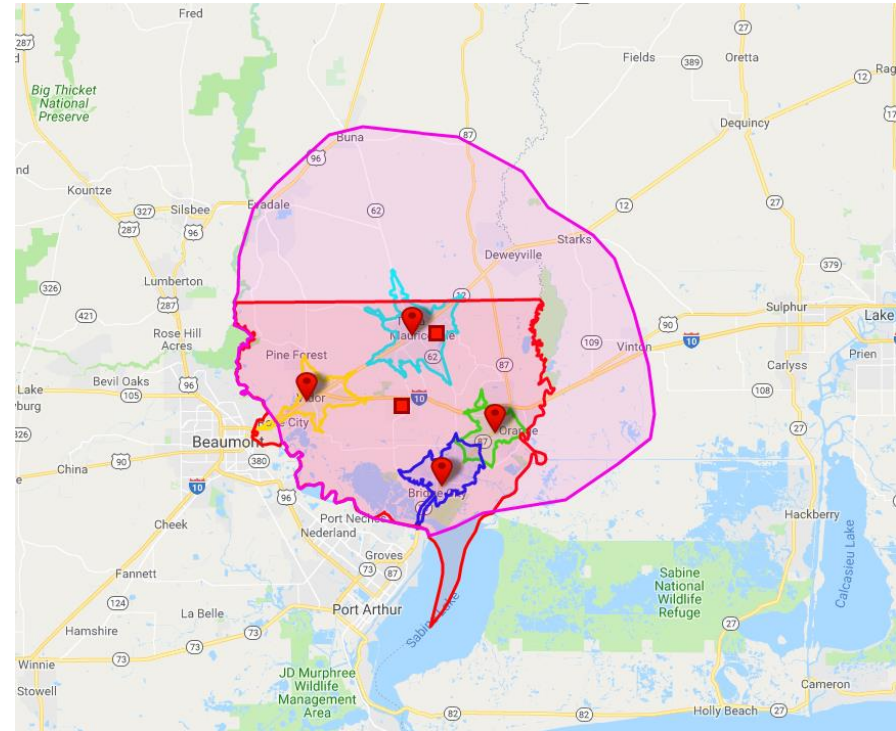

## Market Opportunity Analysis

- Peer Community Analysis
- Void & Distance Tolerance
- Gap Analysis

87 specific reports

23,555 unique variables

7 geographies per variable

3,367 variables to analyze

**Mobile Data Collection**  
**\$60,000**

**GIS Mapping & Data Resources**  
**\$111,000**

**Paid Subscriptions and Reports**  
**\$5,000**

An industry leading report which utilizes cell phone data to identify the home location of consumers that visit a defined shopping area within the trade area.